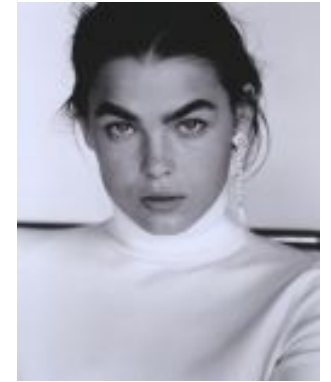

MODELS
TALENT
MANAGEMENT
62MODELS.COM

BAMBI

Height 5'7"
Bust 31"
Waist 24"
Hips 34"

Shoe 8
Hair Brown
Eyes Blue