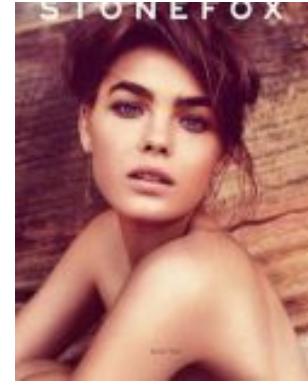

MODELS
TALENT
MANAGEMENT
62MODELS.COM

BAMBI

Height 5'7"
Bust 31"
Waist 24"
Hips 34"

Shoe 8
Hair Brown
Eyes Blue