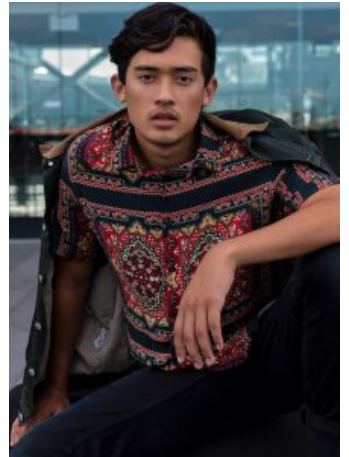

## Quintin Smith

Height: 190 Bust: 95 Waist: 81 Shoes: 10 Eyes: Brown

Unit C1, St Johns Building 1 Beresford Square, Newton Auckland, 1010 New Zealand

T: +64 9 377 6262 F: +64 9 376 3329 E: [hello@62management.com](mailto:hello@62management.com)