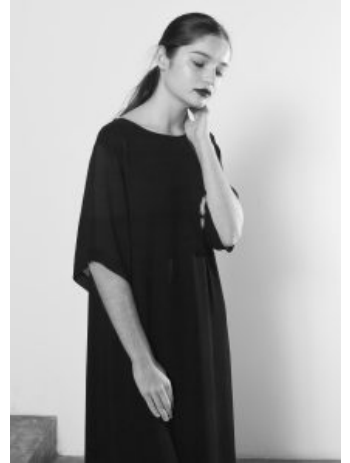

## Isabella Davies

Height: 175 Bust: 84 Waist: 61 Hips: 89 Dress: 10 Eyes: Green

Unit C1, St Johns Building 1 Beresford Square, Newton Auckland, 1010 New Zealand

T: +64 9 377 6262 F: +64 9 376 3329 E: [hello@62management.com](mailto:hello@62management.com)