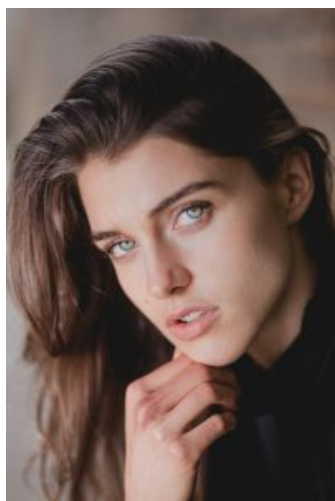

## ADDIE SINES

Height: 178 Bust: 81 Waist: 64 Hips: 83 Dress: 8 Shoes: 9 Eyes: Green

Unit C1, St Johns Building 1 Beresford Square, Newton Auckland, 1010 New Zealand

T: +64 9 377 6262 F: +64 9 376 3329 E: hello@62management.com