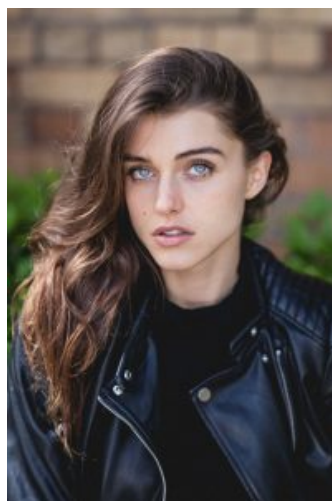

## ADDIE SINES

Height: 178 Bust: 81 Waist: 64 Hips: 83 Dress: 8 Shoes: 9 Eyes: Green

Unit C1, St Johns Building 1 Beresford Square, Newton Auckland, 1010 New Zealand

T: +64 9 377 6262 F: +64 9 376 3329 E: hello@62management.com