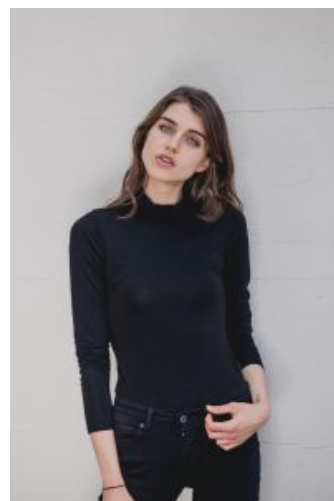

## ADDIE SINES

Height: 178 Bust: 81 Waist: 64 Hips: 83 Dress: 8 Shoes: 9 Eyes: Green

Unit C1, St Johns Building 1 Beresford Square, Newton Auckland, 1010 New Zealand

T: +64 9 377 6262 F: +64 9 376 3329 E: hello@62management.com