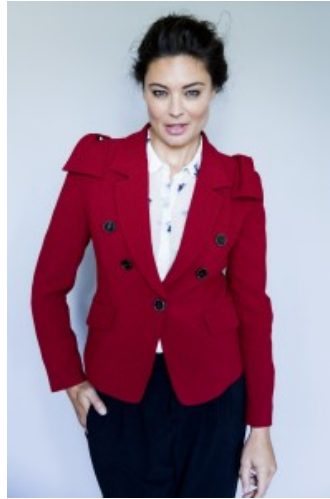

62

Christy Quilliam

Height: 177.5 Bust: 86 Waist: 76 Hips: 100 Dress: 10 Shoes: 10 Eyes: Green

Unit C1, St Johns Building 1 Beresford Square, Newton Auckland, 1010 New Zealand

T: +64 9 377 6262 F: +64 9 376 3329 E: hello@62management.com