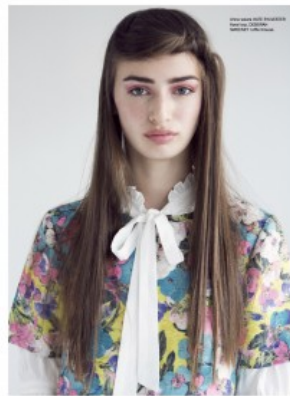

62

Anna Cherry

Height: 175 Bust: 84 Waist: 63.5 Hips: 86 Dress: 8 Shoes: 9 Eyes: Hazel

Unit C1, St Johns Building 1 Beresford Square, Newton Auckland, 1010 New Zealand

T: +64 9 377 6262 F: +64 9 376 3329 E: hello@62management.com