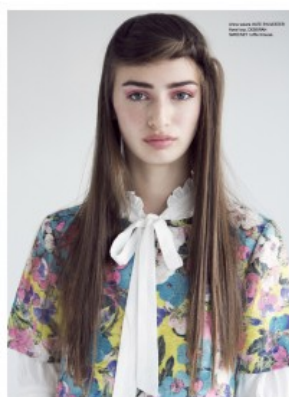

62

Anna Cherry

Height: 175 Bust: 84 Waist: 63.5 Hips: 86 Dress: 8 Shoes: 9 Eyes: Hazel

Unit C1, St Johns Building 1 Beresford Square, Newton Auckland, 1010 New Zealand

T: +64 9 377 6262 F: +64 9 376 3329 E: hello@62management.com