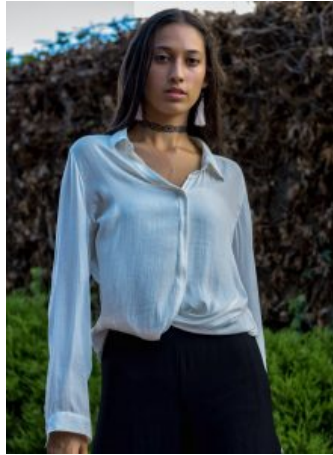

62

EBBA ALEXANDER

Height: 174 Bust: 62 Waist: 59 Hips: 86 Dress: 8 Shoes: 9 Eyes: Brown

Unit C1, St Johns Building 1 Beresford Square, Newton Auckland, 1010 New Zealand

T: +64 9 377 6262 F: +64 9 376 3329 E: hello@62management.com