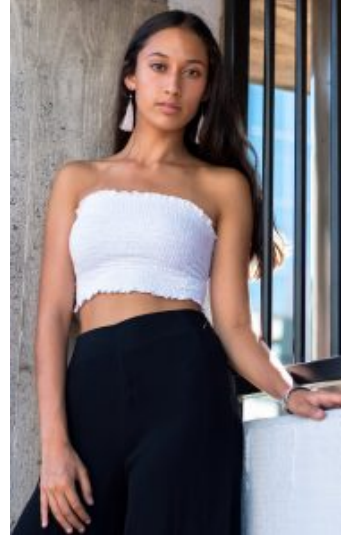

62

EBBA ALEXANDER

Height: 174 Bust: 62 Waist: 59 Hips: 86 Dress: 8 Shoes: 9 Eyes: Brown

Unit C1, St Johns Building 1 Beresford Square, Newton Auckland, 1010 New Zealand

T: +64 9 377 6262 F: +64 9 376 3329 E: hello@62management.com