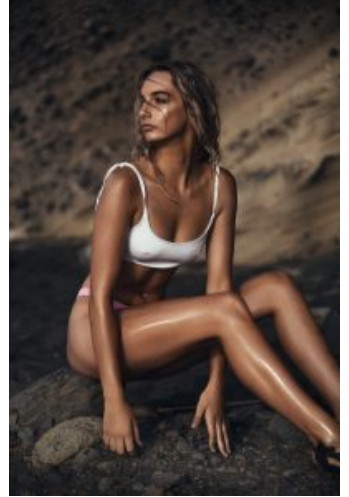

62

Bronte Eggels

Height: 172 Bust: 77 Waist: 79 Hips: 91 Dress: 8 Shoes: 9 Eyes: Green

Unit C1, St Johns Building 1 Beresford Square, Newton Auckland, 1010 New Zealand

T: +64 9 377 6262 F: +64 9 376 3329 E: hello@62management.com