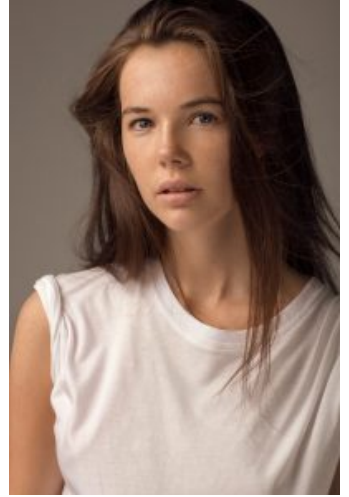

62

Sophie May Laurie

Height: 180 Bust: 84 Waist: 65 Hips: 94 Dress: 8 Shoes: 39 Eyes: Blue

Unit C1, St Johns Building 1 Beresford Square, Newton Auckland, 1010 New Zealand

T: +64 9 377 6262 F: +64 9 376 3329 E: hello@62management.com