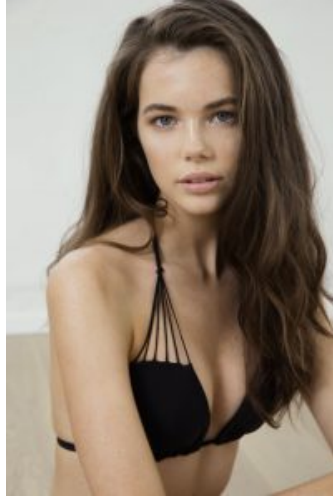

62

Sophie May Laurie

Height: 180 Bust: 84 Waist: 65 Hips: 94 Dress: 8 Shoes: 39 Eyes: Blue

Unit C1, St Johns Building 1 Beresford Square, Newton Auckland, 1010 New Zealand

T: +64 9 377 6262 F: +64 9 376 3329 E: hello@62management.com