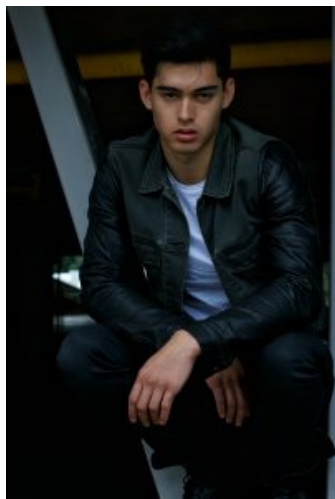

62

Bryce Dyer

Height: 185 Bust: 94 Waist: 80 Shoes: 10 Eyes: Brown

Unit C1, St Johns Building 1 Beresford Square, Newton Auckland, 1010 New Zealand

T: +64 9 377 6262 F: +64 9 376 3329 E: hello@62management.com