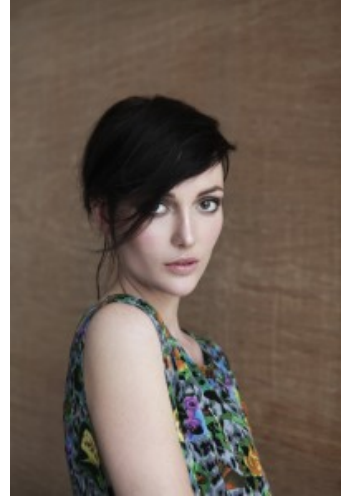

62

Bec Hughes

Height: 180 Bust: 86 Waist: 61 Hips: 89 Dress: 8 Shoes: 8 Eyes: Brown

Unit C1, St Johns Building 1 Beresford Square, Newton Auckland, 1010 New Zealand

T: +64 9 377 6262 F: +64 9 376 3329 E: hello@62management.com