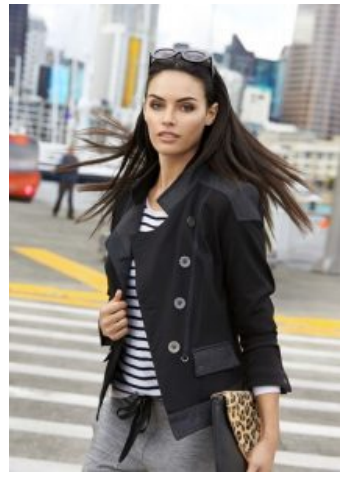

62

Monika Clarke

Height: 175 Bust: 89 Waist: 66 Hips: 91 Shoes: 9 Eyes: Hazel

Unit C1, St Johns Building 1 Beresford Square, Newton Auckland, 1010 New Zealand

T: +64 9 377 6262 F: +64 9 376 3329 E: hello@62management.com