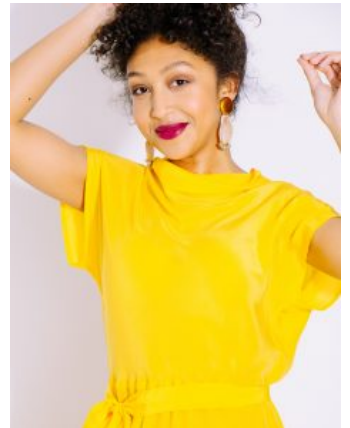

## Courtney Jansen

Height: 170 Bust: 32 Waist: 25 Hips: 36 Dress: 8 Shoes: 7 Eyes: Brown

Unit C1, St Johns Building 1 Beresford Square, Newton Auckland, 1010 New Zealand

T: +64 9 377 6262 F: E: [hello@62management.com](mailto:hello@62management.com)