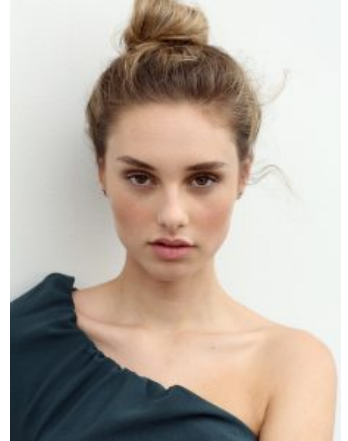

62

Anna Clair

Height: 177 Bust: 81 Waist: 60 Hips: 89 Dress: 8 Shoes: 7 Eyes: Brown

Unit C1, St Johns Building 1 Beresford Square, Newton Auckland, 1010 New Zealand

T: +64 9 377 6262 F: +64 9 376 3329 E: hello@62management.com