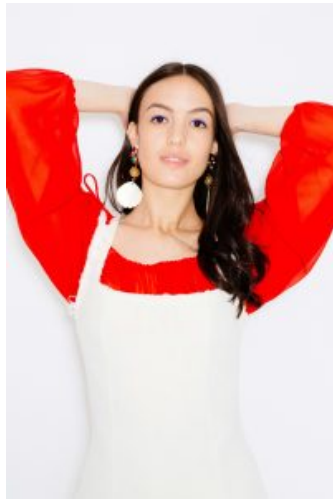

## Abbey Huriwai

Height: 175 Waist: 69 Dress: 10 Shoes: 9 Eyes: Brown

Unit C1, St Johns Building 1 Beresford Square, Newton Auckland, 1010 New Zealand

T: +64 9 377 6262 F: +64 9 376 3329 E: [hello@62management.com](mailto:hello@62management.com)