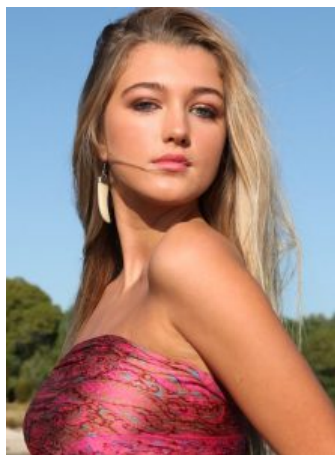

## Yasmin Christian

Height: 174 Bust: 82 Waist: 63 Hips: 92 Dress: 8 Shoes: 8 Eyes: Blue

Unit C1, St Johns Building 1 Beresford Square, Newton Auckland, 1010 New Zealand

T: +64 9 377 6262 F: +64 9 376 3329 E: [hello@62management.com](mailto:hello@62management.com)