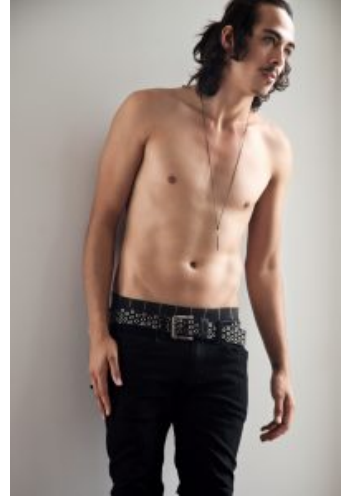

62

Hunter McLeod

Height: 185 Bust: 97 Waist: 79 Shoes: 10.5 Eyes: Green

Unit C1, St Johns Building 1 Beresford Square, Newton Auckland, 1010 New Zealand

T: +64 9 377 6262 F: +64 9 376 3329 E: hello@62management.com