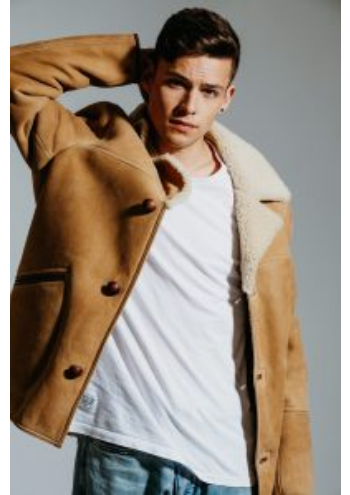

## Kennedy Anderson

Height: 180 Waist: 77 Shoes: 10.5 Eyes: Blue

Unit C1, St Johns Building 1 Beresford Square, Newton Auckland, 1010 New Zealand

T: +64 9 377 6262 F: +64 9 376 3329 E: [hello@62management.com](mailto:hello@62management.com)