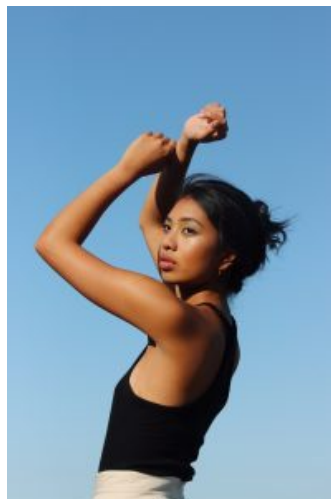

62

Samantha Mercado

Height: 175 Bust: 81 Waist: 64 Hips: 92 Shoes: 40 Eyes: Brown

Unit C1, St Johns Building 1 Beresford Square, Newton Auckland, 1010 New Zealand

T: +64 9 377 6262 F: +64 9 376 3329 E: hello@62management.com