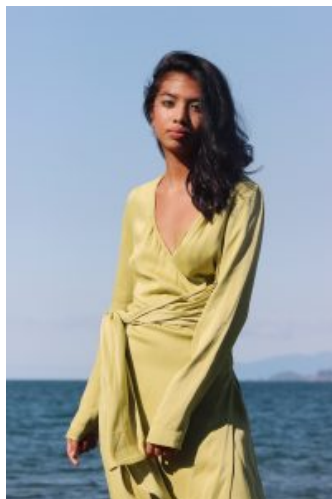

62

Samantha Mercado

Height: 175 Bust: 81 Waist: 64 Hips: 92 Shoes: 40 Eyes: Brown

Unit C1, St Johns Building 1 Beresford Square, Newton Auckland, 1010 New Zealand

T: +64 9 377 6262 F: +64 9 376 3329 E: hello@62management.com