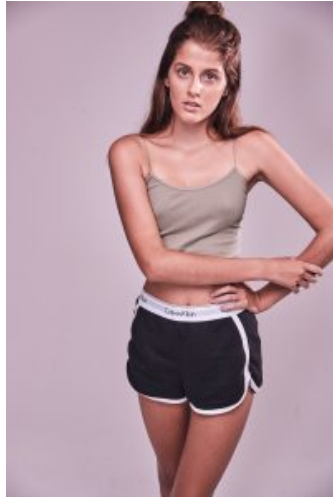

## Veda Fermah

Height: 176 Bust: 75 Waist: 60 Hips: 89 Dress: 8 Shoes: 42 Eyes: Brown

Unit C1, St Johns Building 1 Beresford Square, Newton Auckland, 1010 New Zealand

T: +64 9 377 6262 F: +64 9 376 3329 E: [hello@62management.com](mailto:hello@62management.com)