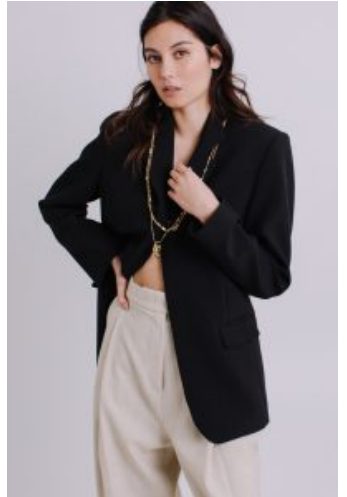

## Amo Chase

Height: 177 Bust: 74 Waist: 61 Hips: 88 Dress: 8 Shoes: 7 Eyes: Brown

Unit C1, St Johns Building 1 Beresford Square, Newton Auckland, 1010 New Zealand

T: +64 9 377 6262 F: +64 9 376 3329 E: [hello@62management.com](mailto:hello@62management.com)