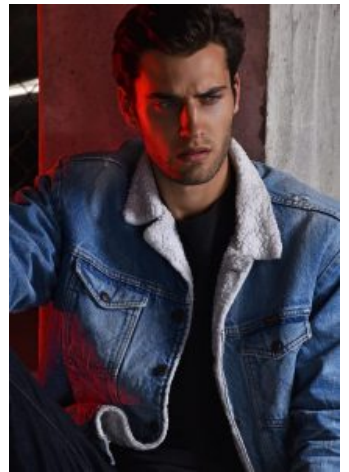

## Jeremy Radich

Height: 185 Shoes: 45 Eyes: Blue

Unit C1, St Johns Building 1 Beresford Square, Newton Auckland, 1010 New Zealand

T: +64 9 377 6262 F: E: [hello@62management.com](mailto:hello@62management.com)