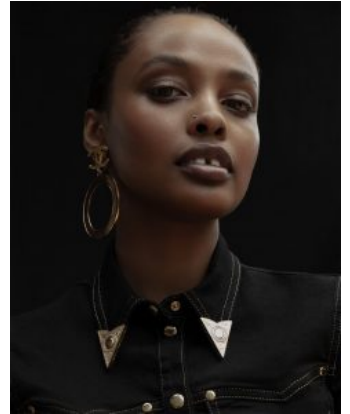

62

Mihad Falah Bashe

Height: 175 Shoes: 37.5 Eyes: Brown

Unit C1, St Johns Building 1 Beresford Square, Newton Auckland, 1010 New Zealand

T: +64 9 377 6262 F: E: hello@62management.com