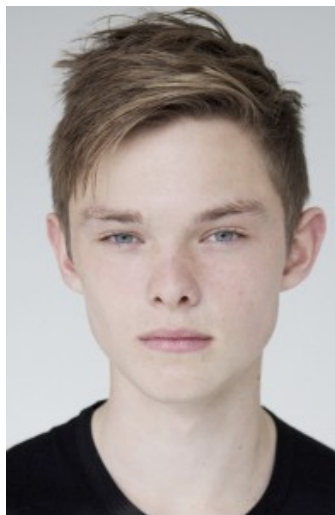

62

Alex Roberts

Height: 180 Bust: 88 Waist: 81 Shoes: 9 Eyes: Blue

Unit C1, St Johns Building 1 Beresford Square, Newton Auckland, 1010 New Zealand

T: +64 9 377 6262 F: +64 9 376 3329 E: hello@62management.com