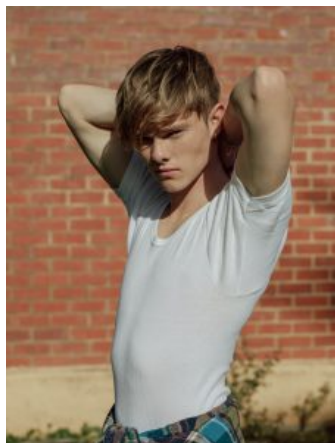

62

Alex Roberts

Height: 180 Bust: 88 Waist: 81 Shoes: 9 Eyes: Blue

Unit C1, St Johns Building 1 Beresford Square, Newton Auckland, 1010 New Zealand

T: +64 9 377 6262 F: +64 9 376 3329 E: hello@62management.com