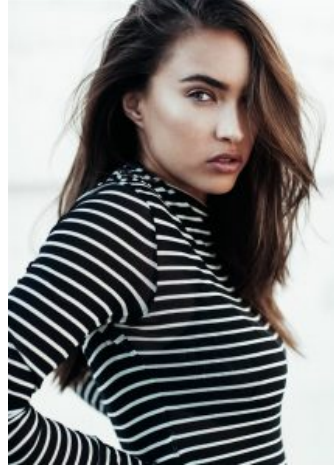

## Chanel Stewart

Height: 170 Shoes: 38 Eyes: Green

Unit C1, St Johns Building 1 Beresford Square, Newton Auckland, 1010 New Zealand

T: +64 9 377 6262 F: E: [hello@62management.com](mailto:hello@62management.com)