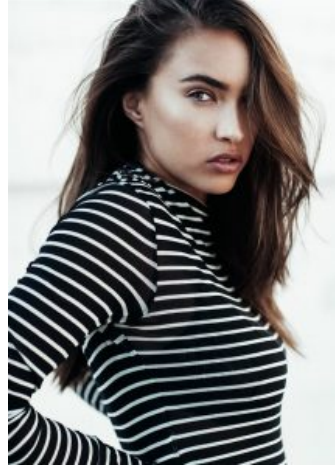

62

Chanel Stewart

Height: 170 Bust: 86 Waist: 59 Hips: 89 Dress: 8 Shoes: 38 Eyes: Green

Unit C1, St Johns Building 1 Beresford Square, Newton Auckland, 1010 New Zealand

T: +64 9 377 6262 F: +64 9 376 3329 E: hello@62management.com