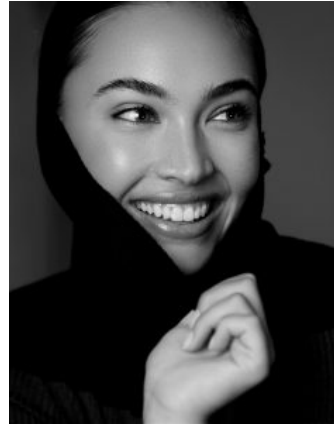

62

Chanel Stewart

Height: 170 Bust: 86 Waist: 59 Hips: 89 Dress: 8 Shoes: 38 Eyes: Green

Unit C1, St Johns Building 1 Beresford Square, Newton Auckland, 1010 New Zealand

T: +64 9 377 6262 F: +64 9 376 3329 E: hello@62management.com