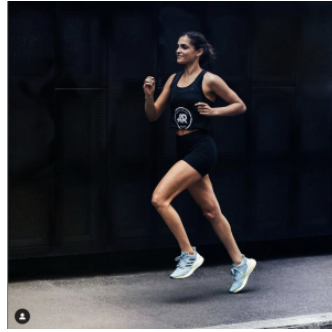

## Silke Bella Weil

Height: 164 Bust: 83 Waist: 65 Hips: 94 Dress: 6 Shoes: 37 Eyes: Brown

Unit C1, St Johns Building 1 Beresford Square, Newton Auckland, 1010 New Zealand

T: +64 9 377 6262 F: E: [hello@62management.com](mailto:hello@62management.com)