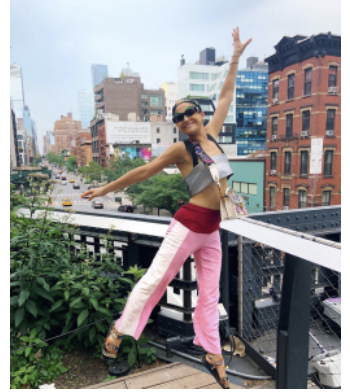

## Silke Bella Weil

Height: 164 Bust: 83 Waist: 65 Hips: 94 Dress: 6 Shoes: 37 Eyes: Brown

Unit C1, St Johns Building 1 Beresford Square, Newton Auckland, 1010 New Zealand

T: +64 9 377 6262 F: E: [hello@62management.com](mailto:hello@62management.com)