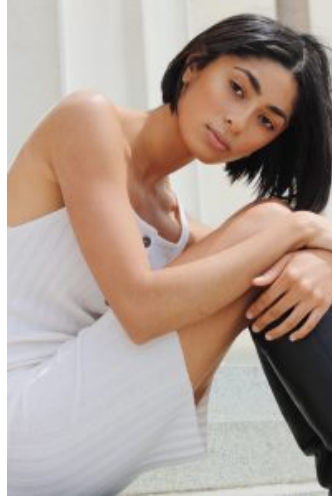

## Mahalia Thomas-Meleisea

Height: 174 Bust: 76 Waist: 60 Hips: 84 Shoes: 39 Eyes: Brown

Unit C1, St Johns Building 1 Beresford Square, Newton Auckland, 1010 New Zealand

T: +64 9 377 6262 F: +64 9 376 3329 E: [hello@62management.com](mailto:hello@62management.com)