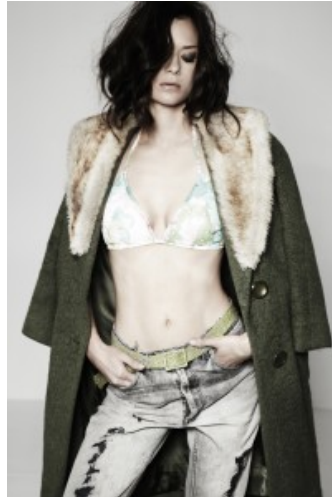

## Carly Ryan

Height: 175 Bust: 81 Waist: 61 Hips: 89 Dress: 8 Shoes: 9 Eyes: Green

Unit C1, St Johns Building 1 Beresford Square, Newton Auckland, 1010 New Zealand

T: +64 9 377 6262 F: +64 9 376 3329 E: hello@62management.com