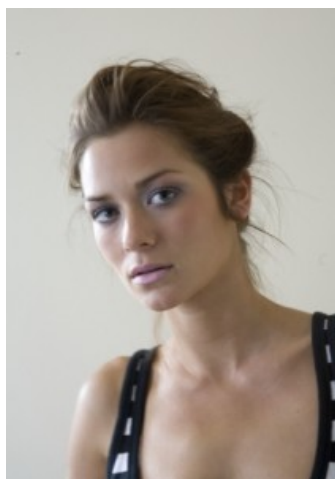

## Carly Ryan

Height: 175 Bust: 81 Waist: 61 Hips: 89 Dress: 8 Shoes: 9 Eyes: Green

Unit C1, St Johns Building 1 Beresford Square, Newton Auckland, 1010 New Zealand

T: +64 9 377 6262 F: +64 9 376 3329 E: hello@62management.com