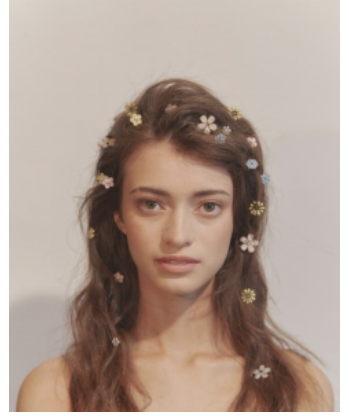

62

Amber Jackson

Height: 169 Shoes: 7 Eyes: Hazel

Unit C1, St Johns Building 1 Beresford Square, Newton Auckland, 1010 New Zealand

T: +64 9 377 6262 F: E: hello@62management.com