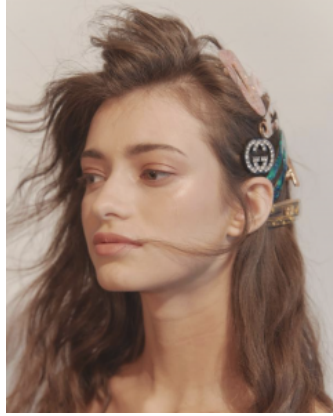

62

Amber Jackson

Height: 169 Shoes: 7 Eyes: Hazel

Unit C1, St Johns Building 1 Beresford Square, Newton Auckland, 1010 New Zealand

T: +64 9 377 6262 F: E: hello@62management.com