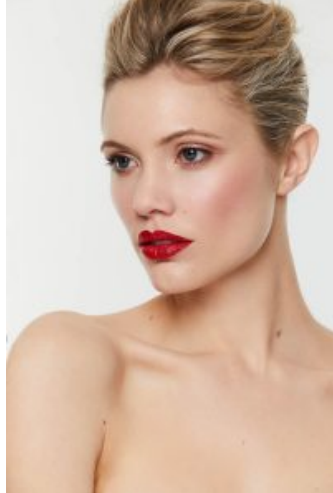

62

Emily Triggs

Height: 175 Shoes: 8 Eyes: Blue

Unit C1, St Johns Building 1 Beresford Square, Newton Auckland, 1010 New Zealand

T: +64 9 377 6262 F: E: hello@62management.com