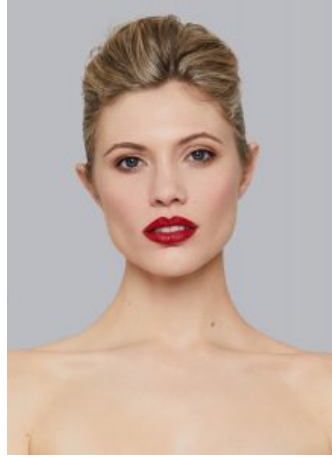

62

Emily Triggs

Height: 175 Shoes: 8 Eyes: Blue

Unit C1, St Johns Building 1 Beresford Square, Newton Auckland, 1010 New Zealand

T: +64 9 377 6262 F: E: hello@62management.com