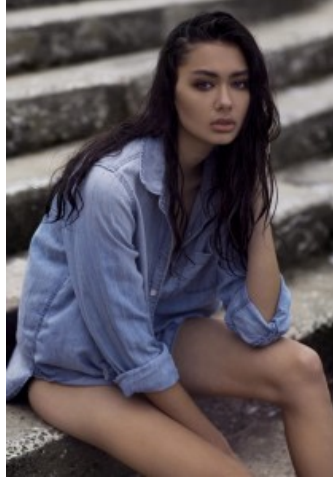

62

Bridget Hollitt

Height: 177 Bust: 76 Waist: 61 Hips: 86 Dress: 8 Shoes: 7.5 Eyes: Hazel

Unit C1, St Johns Building 1 Beresford Square, Newton Auckland, 1010 New Zealand

T: +64 9 377 6262 F: +64 9 376 3329 E: hello@62management.com