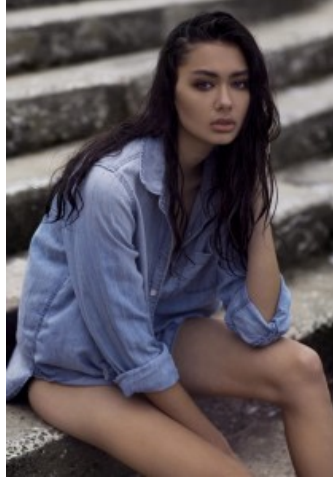

## Bridget Hollitt

Height: 177 Bust: 76 Waist: 61 Hips: 86 Dress: 8 Shoes: 7.5 Eyes: Hazel

Unit C1, St Johns Building 1 Beresford Square, Newton Auckland, 1010 New Zealand

T: +64 9 377 6262 F: +64 9 376 3329 E: [hello@62management.com](mailto:hello@62management.com)