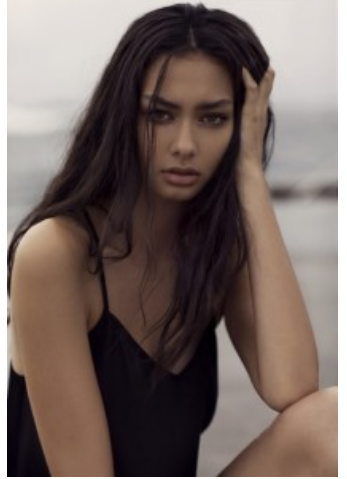

## Bridget Hollitt

Height: 177 Bust: 76 Waist: 61 Hips: 86 Dress: 8 Shoes: 7.5 Eyes: Hazel

Unit C1, St Johns Building 1 Beresford Square, Newton Auckland, 1010 New Zealand

T: +64 9 377 6262 F: +64 9 376 3329 E: [hello@62management.com](mailto:hello@62management.com)