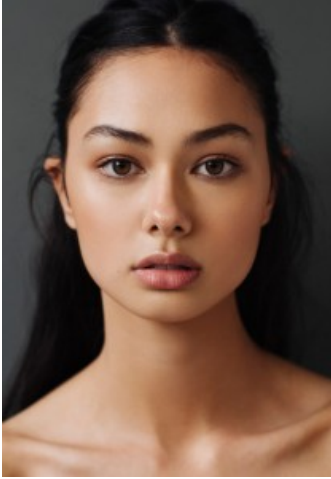

62

Bridget Hollitt

Height: 177 Bust: 76 Waist: 61 Hips: 86 Dress: 8 Shoes: 7.5 Eyes: Hazel

Unit C1, St Johns Building 1 Beresford Square, Newton Auckland, 1010 New Zealand

T: +64 9 377 6262 F: +64 9 376 3329 E: hello@62management.com