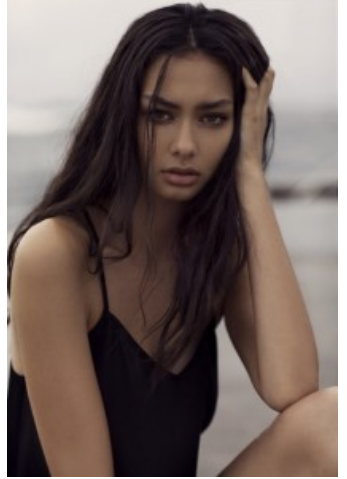

62

Bridget Hollitt

Height: 177 Bust: 76 Waist: 61 Hips: 86 Dress: 8 Shoes: 7.5 Eyes: Hazel

Unit C1, St Johns Building 1 Beresford Square, Newton Auckland, 1010 New Zealand

T: +64 9 377 6262 F: +64 9 376 3329 E: hello@62management.com