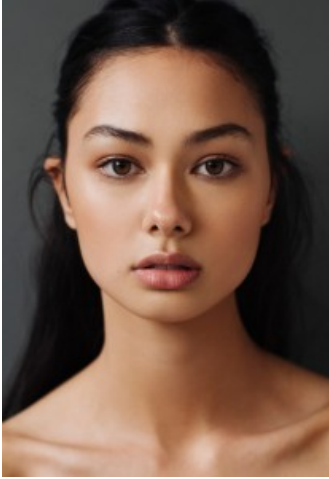

## Bridget Hollitt

Height: 177 Bust: 76 Waist: 61 Hips: 86 Dress: 8 Shoes: 7.5 Eyes: Hazel

Unit C1, St Johns Building 1 Beresford Square, Newton Auckland, 1010 New Zealand

T: +64 9 377 6262 F: +64 9 376 3329 E: [hello@62management.com](mailto:hello@62management.com)