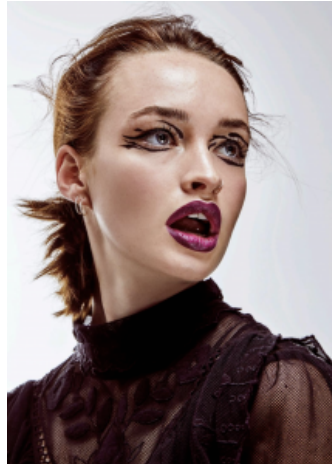

## Ruby Hargrave-Taylor

Height: 174 Shoes: 37 Eyes: Blue

Unit C1, St Johns Building 1 Beresford Square, Newton Auckland, 1010 New Zealand

T: +64 9 377 6262 F: E: [hello@62management.com](mailto:hello@62management.com)