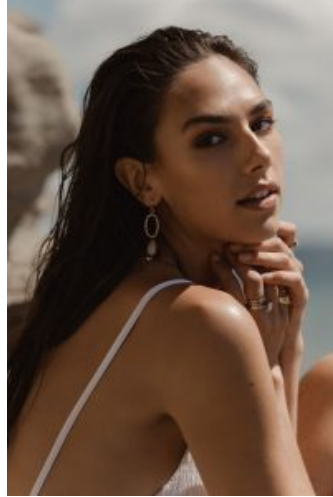

## Talei Yates

Height: 176 Bust: 82 Waist: 66 Hips: 89 Dress: 8 Shoes: 9 Eyes: Brown

Unit C1, St Johns Building 1 Beresford Square, Newton Auckland, 1010 New Zealand

T: +64 9 377 6262 F: +64 9 376 3329 E: [hello@62management.com](mailto:hello@62management.com)