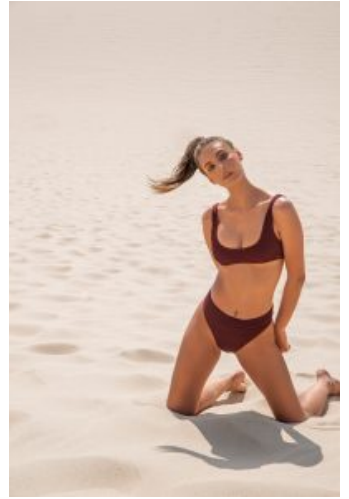

## Louise Yates

Height: 180 Shoes: 39 Eyes: Green

Unit C1, St Johns Building 1 Beresford Square, Newton Auckland, 1010 New Zealand

T: +64 9 377 6262 F: E: [hello@62management.com](mailto:hello@62management.com)