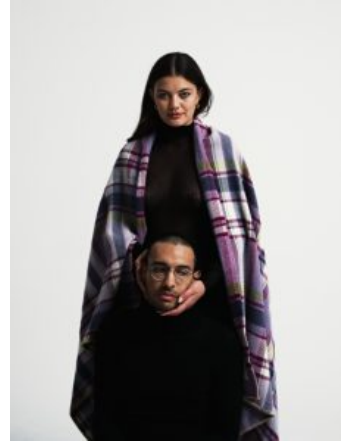

62

Ruby Higgins

Height: 178 Dress: 10 Shoes: 9 Eyes: Green

Unit C1, St Johns Building 1 Beresford Square, Newton Auckland, 1010 New Zealand

T: +64 9 377 6262 F: E: hello@62management.com