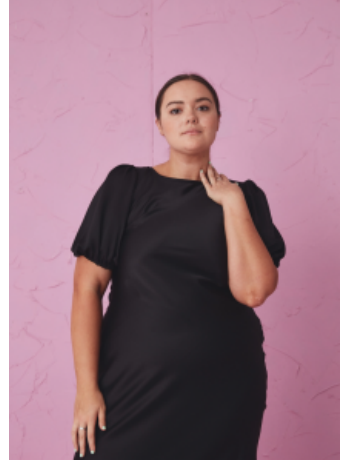

## Jessica Baker

Height: 173 Shoes: 40 Eyes: Brown

Unit C1, St Johns Building 1 Beresford Square, Newton Auckland, 1010 New Zealand

T: +64 9 377 6262 F: E: [hello@62management.com](mailto:hello@62management.com)