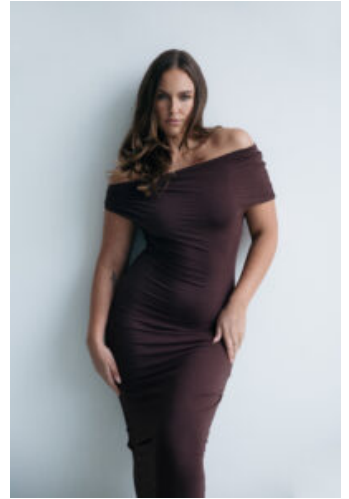

62

Jane Davis

Height: 183 Bust: 101 Waist: 76 Hips: 101 Shoes: 41 Eyes: Blue

Unit C1, St Johns Building 1 Beresford Square, Newton Auckland, 1010 New Zealand

T: +64 9 377 6262 F: E: hello@62management.com