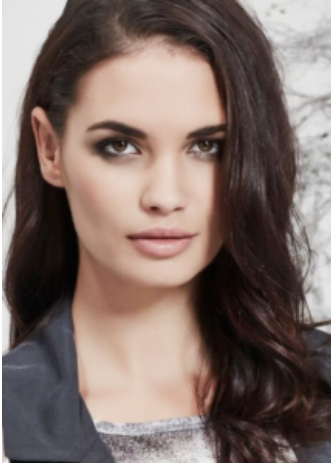

## Renee Brown

Height: 172   Bust: 85   Waist: 67   Hips: 90   Shoes: 8   Eyes: Brown

Unit C1, St Johns Building 1 Beresford Square, Newton Auckland, 1010 New Zealand

T: +64 9 377 6262   F:   E: [hello@62management.com](mailto:hello@62management.com)