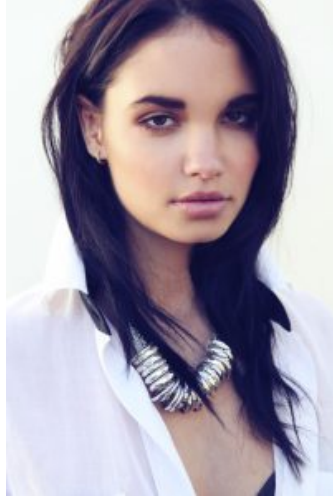

## Renee Brown

Height: 172   Bust: 85   Waist: 67   Hips: 90   Shoes: 8   Eyes: Brown

Unit C1, St Johns Building 1 Beresford Square, Newton Auckland, 1010 New Zealand

T: +64 9 377 6262   F:   E: [hello@62management.com](mailto:hello@62management.com)