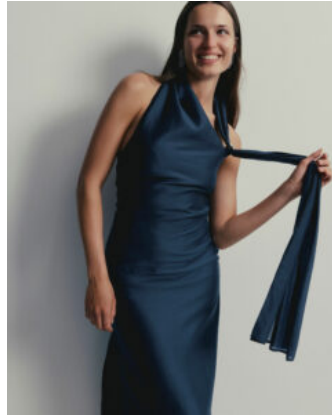

## Natalie Pejcic

Height: 176   Bust: 81   Waist: 66   Hips: 84   Shoes: 7   Eyes: Hazel

Unit C1, St Johns Building 1 Beresford Square, Newton Auckland, 1010 New Zealand

T: +64 9 377 6262 F: E: [hello@62management.com](mailto:hello@62management.com)