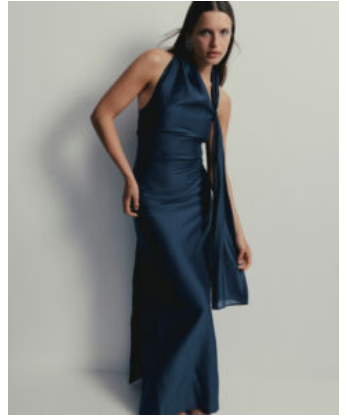

## Natalie Pejcic

Height: 176   Bust: 81   Waist: 66   Hips: 84   Shoes: 7   Eyes: Hazel

Unit C1, St Johns Building 1 Beresford Square, Newton Auckland, 1010 New Zealand

T: +64 9 377 6262 F: E: [hello@62management.com](mailto:hello@62management.com)