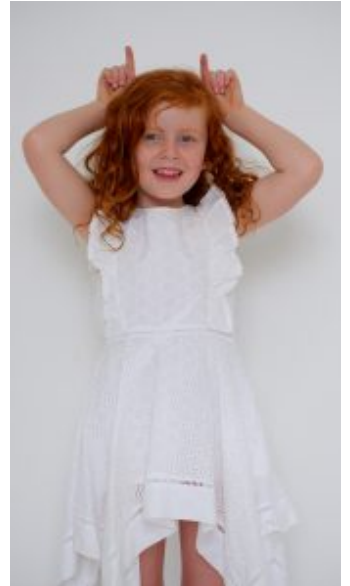

## Marceline Hooper

Height: 120 Dress: 5 Shoes: 30 Eyes: Blue

Unit C1, St Johns Building 1 Beresford Square, Newton Auckland, 1010 New Zealand

T: +64 9 377 6262 F: E: [hello@62management.com](mailto:hello@62management.com)