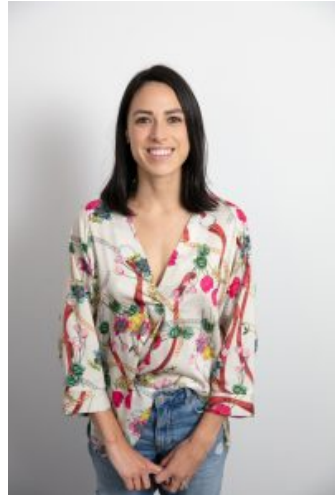

62

Tara Pilisi

Height: 164 Bust: 82 Waist: 68 Hips: 86 Dress: 6 Shoes: 8 Eyes: Brown

Unit C1, St Johns Building 1 Beresford Square, Newton Auckland, 1010 New Zealand

T: +64 9 377 6262 F: E: hello@62management.com