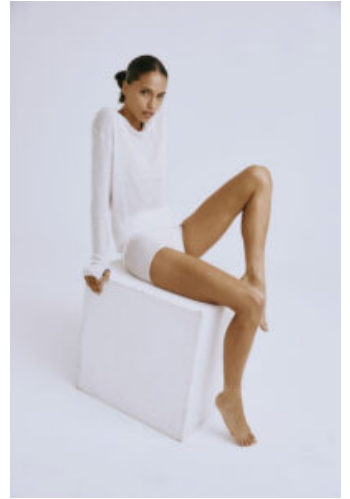

62

Estelle Davidson

Height: 174 Bust: 79 Waist: 61 Hips: 87 Dress: 8 Shoes: 9 Eyes: Brown

Unit C1, St Johns Building 1 Beresford Square, Newton Auckland, 1010 New Zealand

T: +64 9 377 6262 F: E: hello@62management.com