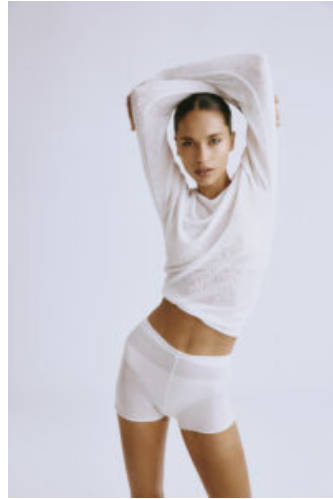

62

Estelle Davidson

Height: 174 Bust: 79 Waist: 61 Hips: 87 Dress: 8 Shoes: 9 Eyes: Brown

Unit C1, St Johns Building 1 Beresford Square, Newton Auckland, 1010 New Zealand

T: +64 9 377 6262 F: E: hello@62management.com