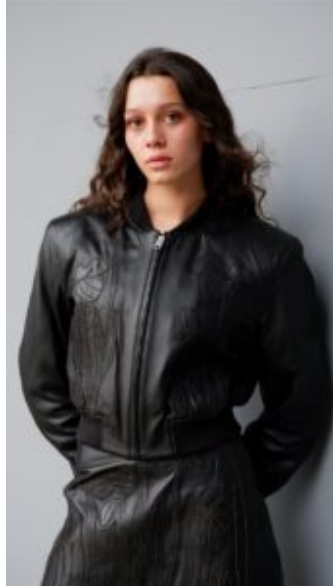

62

Grace Adler

Height: 174 Dress: 8 Shoes: 10 Eyes: Hazel

Unit C1, St Johns Building 1 Beresford Square, Newton Auckland, 1010 New Zealand

T: +64 9 377 6262 F: E: hello@62management.com