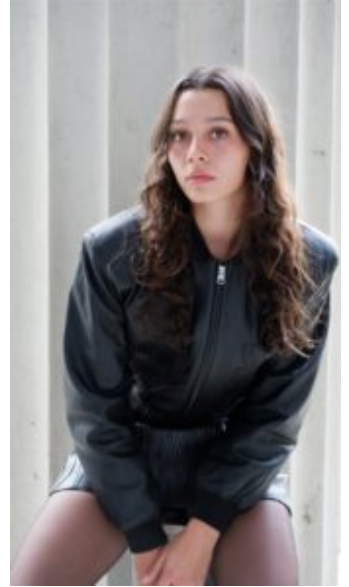

62

Grace Adler

Height: 174 Dress: 8 Shoes: 10 Eyes: Hazel

Unit C1, St Johns Building 1 Beresford Square, Newton Auckland, 1010 New Zealand

T: +64 9 377 6262 F: E: hello@62management.com