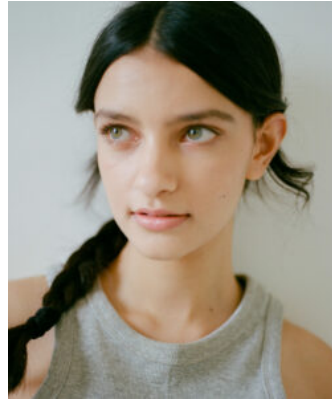

62

Jasleen Singh

Height: 168 Bust: 79 Waist: 59 Hips: 84 Dress: 8 Shoes: 7 Eyes: Green
Blue

Unit C1, St Johns Building 1 Beresford Square, Newton Auckland, 1010 New Zealand

T: +64 9 377 6262 F: E: hello@62management.com