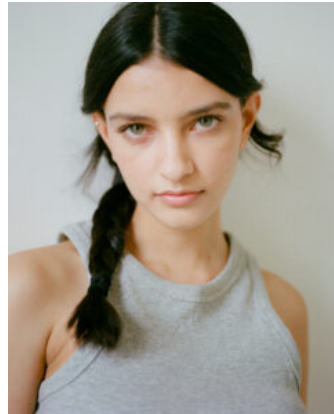

62

Jasleen Singh

Height: 168 Bust: 79 Waist: 59 Hips: 84 Dress: 8 Shoes: 7 Eyes: Green
Blue

Unit C1, St Johns Building 1 Beresford Square, Newton Auckland, 1010 New Zealand

T: +64 9 377 6262 F: E: hello@62management.com