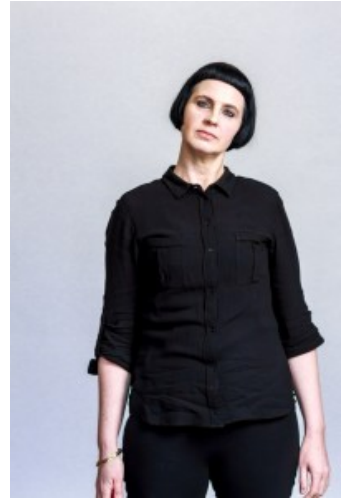

62

Melissa Fergusson

Height: 172 Dress: 10 Shoes: 40 Eyes: Blue

Unit C1, St Johns Building 1 Beresford Square, Newton Auckland, 1010 New Zealand

T: +64 9 377 6262 F: E: hello@62management.com