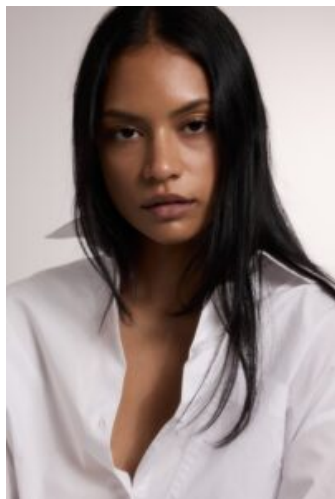

## Michelle Chand

Height: 177   Bust: 80   Waist: 62   Hips: 95   Shoes: 40   Eyes: Brown

Unit C1, St Johns Building 1 Beresford Square, Newton Auckland, 1010 New Zealand

T: +64 9 377 6262   F:   E: [hello@62management.com](mailto:hello@62management.com)