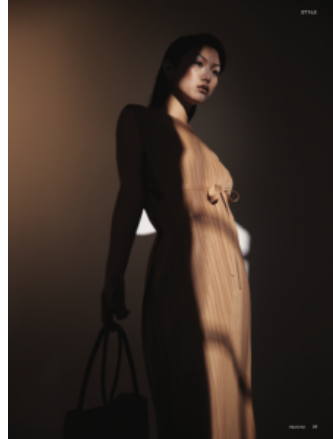

62

Crystal Lim

Height: 168 Bust: 80 Waist: 66 Hips: 89.5 Eyes: 38

Unit C1, St Johns Building 1 Beresford Square, Newton Auckland, 1010 New Zealand

T: +64 9 377 6262 F: E: hello@62management.com